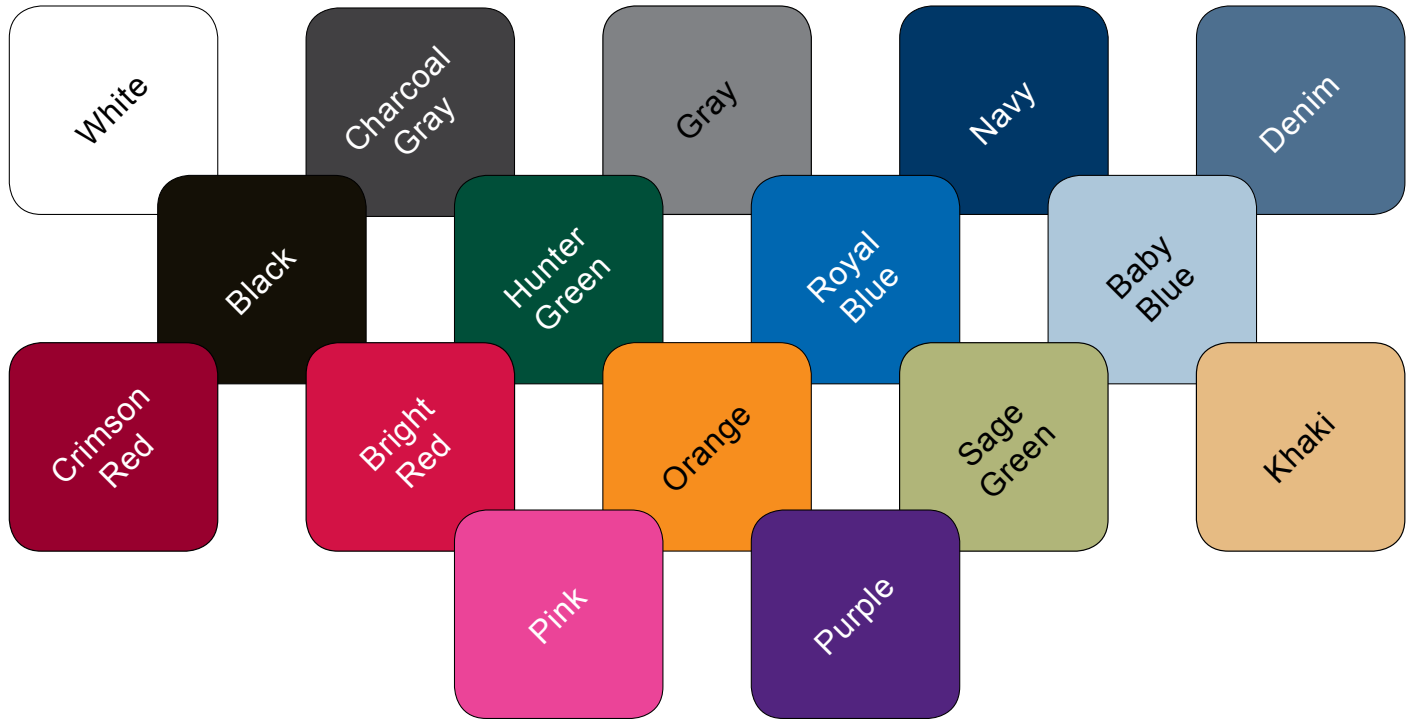

# Backing Colors:

You may choose from any of the following colors for your quilt. Colors may vary slightly depending on each computer/printer.

## Reminder:

Colors are offered in plain cotton or flannel. Customers must clearly specify material color and type on his/her order form. Please note that flannel material costs an additional \$25.